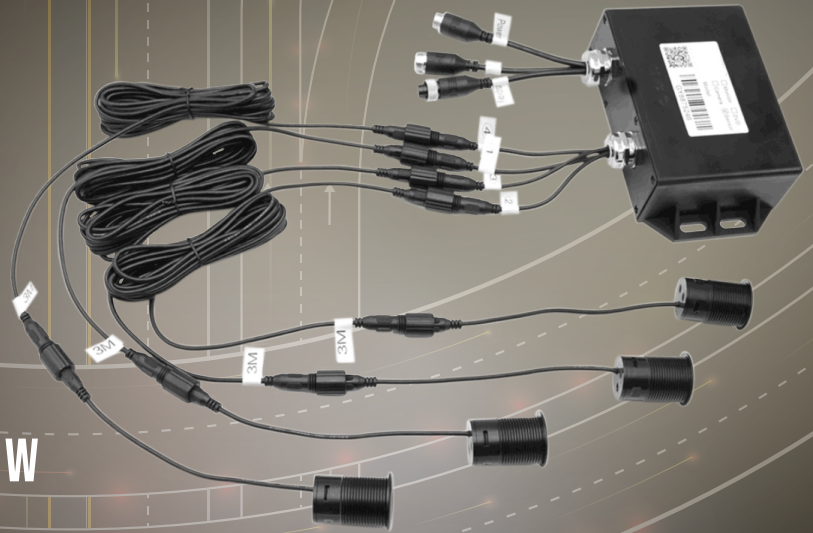

CONVOY TECHNOLOGIES

See Everything

5200-OVR SENSOR

PARKING SENSOR KIT WITH CAMERA OVERLAY ON MONITOR

- 4 PARKING SENSORS
- SENSOR DIAMETER 27MM
- RESPONSE TIME: 0.05S/SENSOR
- POWER CONSUMPTION LESS THAN 1 W
- DETECTION RANGE: 0M~5M (16FT, 4IN)
- SUPPORTS 12VDC - 24VDC
- SOFTWARE IS ADJUSTABLE WITH OPTIONAL ECU CONTROLLER
- WATERPROOF, WITH SURGE PROTECTION DESIGN, MEETS IP67
- ECU/OVERLAY MODULE (OVERLAYS SENSOR DETECTION ON BACKUP CAMERA AND MONITOR IMAGE)